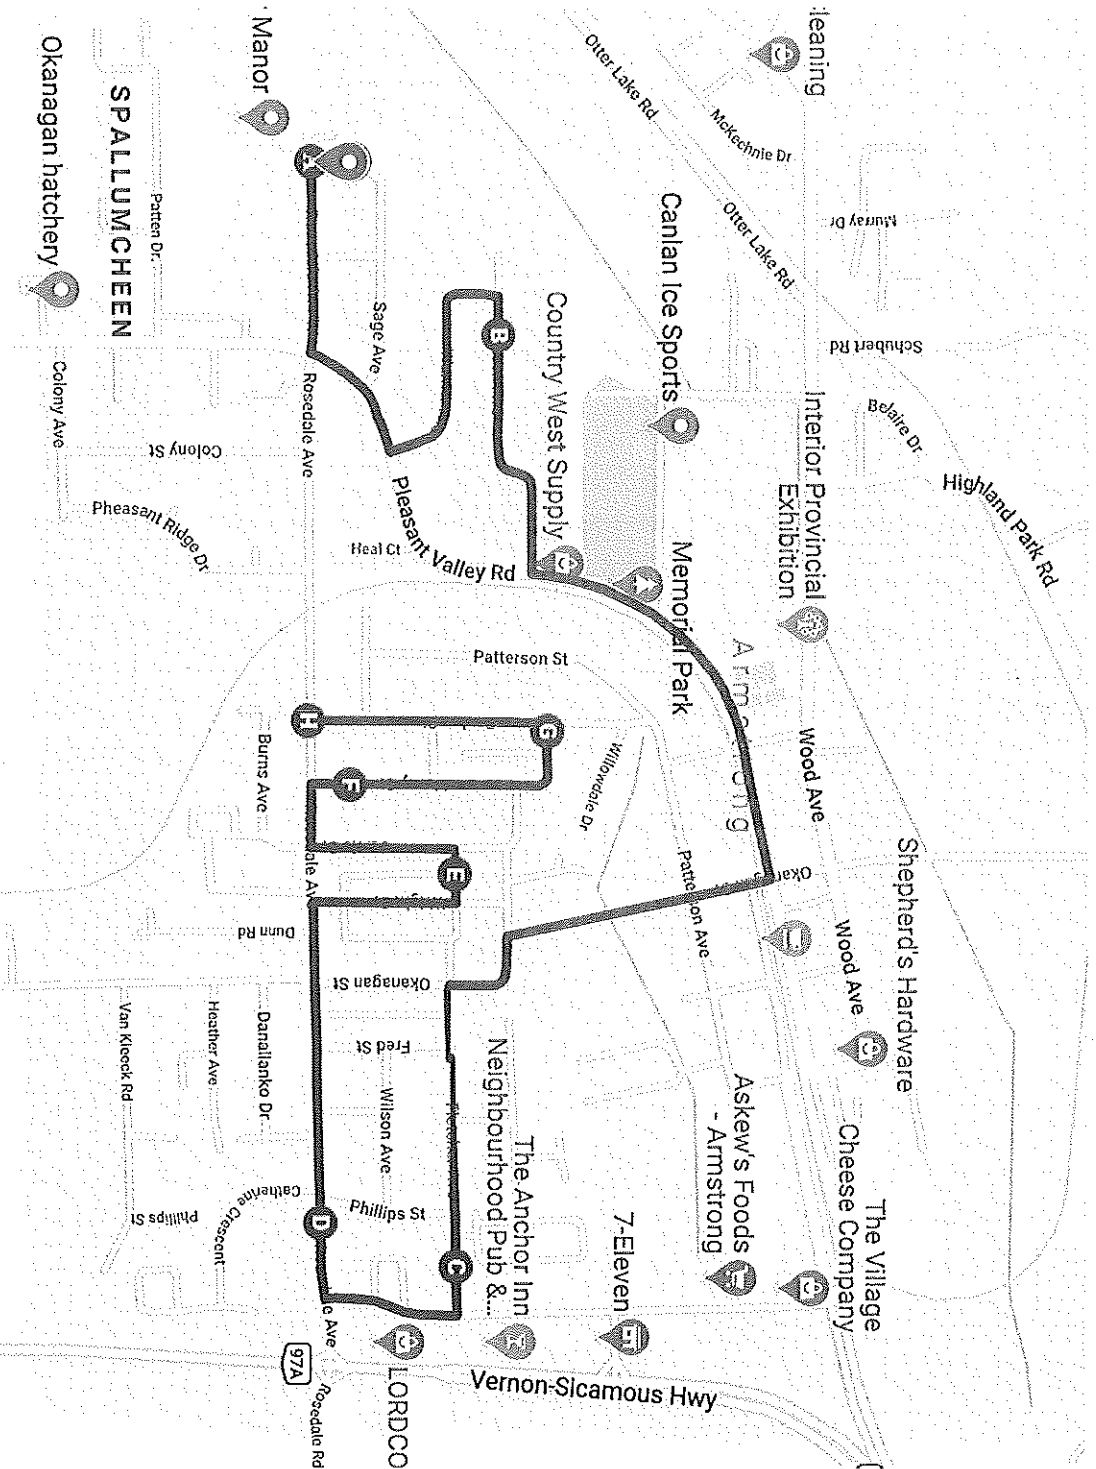

## Rally Part 2

📍 Part 2 begins

Directions from Part 2 begins to  
3745 Patten Dr., Armstrong, BC  
V0E 1B2, Canada

Ⓐ Part 2 begins

Ⓑ

Otter Lake Cross Road,  
Armstrong, BC

Ⓒ

1221 Serene Dr, Armstrong, BC  
V0E 1B6, Canada

Ⓓ

1250 Birch Dr, Armstrong, BC  
V0E 1B6, Canada

Ⓔ

3745 Patten Dr., Armstrong,  
BC V0E 1B2, Canada

Continue along McKechnie Dr  
and turn left onto Fraser Rd

## Car Rally Part 3

Point 1 Rosedale Ave W

Directions from Rosedale Ave W to 3005 Rosedale Ave, Armstrong, BC V0E 1B2, Canada

- A** Rosedale Ave W
- B** 3600 Jackson Ave, Armstrong, BC V0E 1B2, Canada
- C** 2175 Fletcher Ave, Armstrong, BC V0E 1B1, Canada
- D** 2205 Rosedale Ave, Armstrong, BC V0E 1B1, Canada
- E** 2740 Haugen Ave, Armstrong, BC V0E 1B1, Canada
- F** 2845 Moray St, Armstrong, BC V0E 1B1, Canada
- G** 3220 Wolfenden Terrace, Armstrong, BC V0E 1B1, Canada
- H**

Turn Right through parking lot between the school and the Pleasant Valley Health Centre.