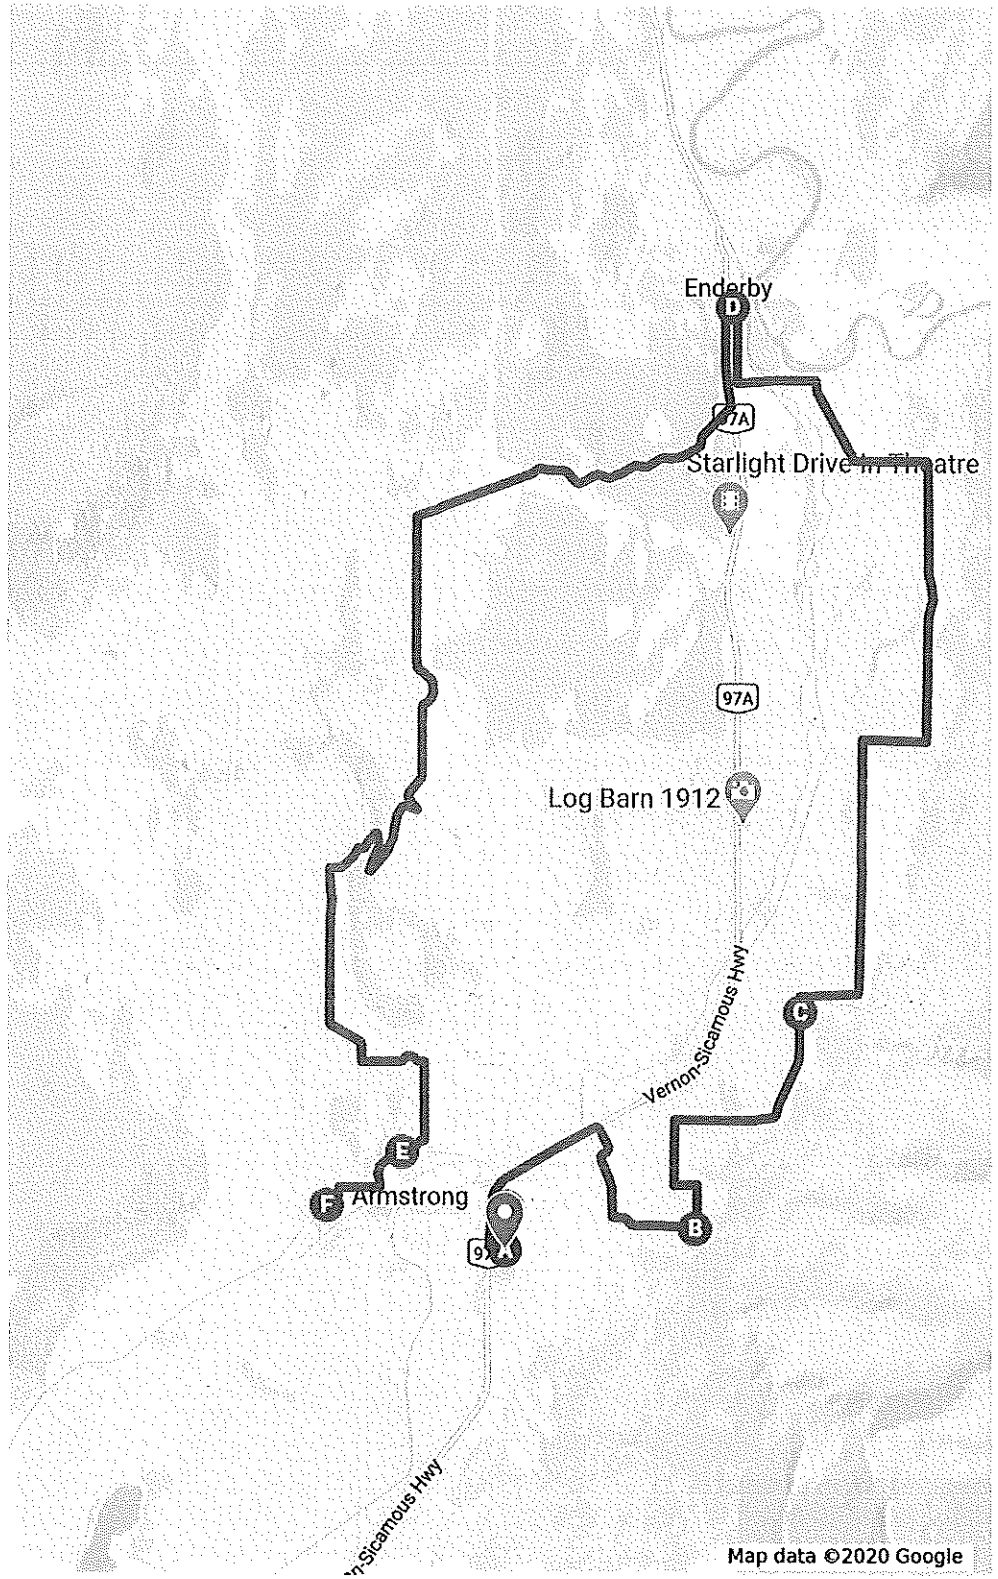

# Canada Day Covid-19 Car Rally Part 2

## Rally Part 2

📍 Part 2 begins

Directions from Part 2 begins to  
3745 Patten Dr., Armstrong, BC  
V0E 1B2, Canada

Ⓐ Part 2 begins

Ⓑ

Otter Lake Cross Road,  
Armstrong, BC

Ⓒ

1221 Serene Dr, Armstrong, BC  
V0E 1B6, Canada

## Car Rally Part 3

Point 1 Rosedale Ave W

Directions from Rosedale Ave W to 3005 Rosedale Ave, Armstrong, BC V0E 1B2, Canada

- A** Rosedale Ave W
- B** 3600 Jackson Ave, Armstrong, BC V0E 1B2, Canada
- C** 2175 Fletcher Ave, Armstrong, BC V0E 1B1, Canada
- D** 2205 Rosedale Ave, Armstrong, BC V0E 1B1, Canada
- E** 2740 Haugen Ave, Armstrong, BC V0E 1B1, Canada
- F** 2845 Moray St, Armstrong, BC V0E 1B1, Canada
- G** 3220 Wolfenden Terrace, Armstrong, BC V0E 1B1, Canada
- H**